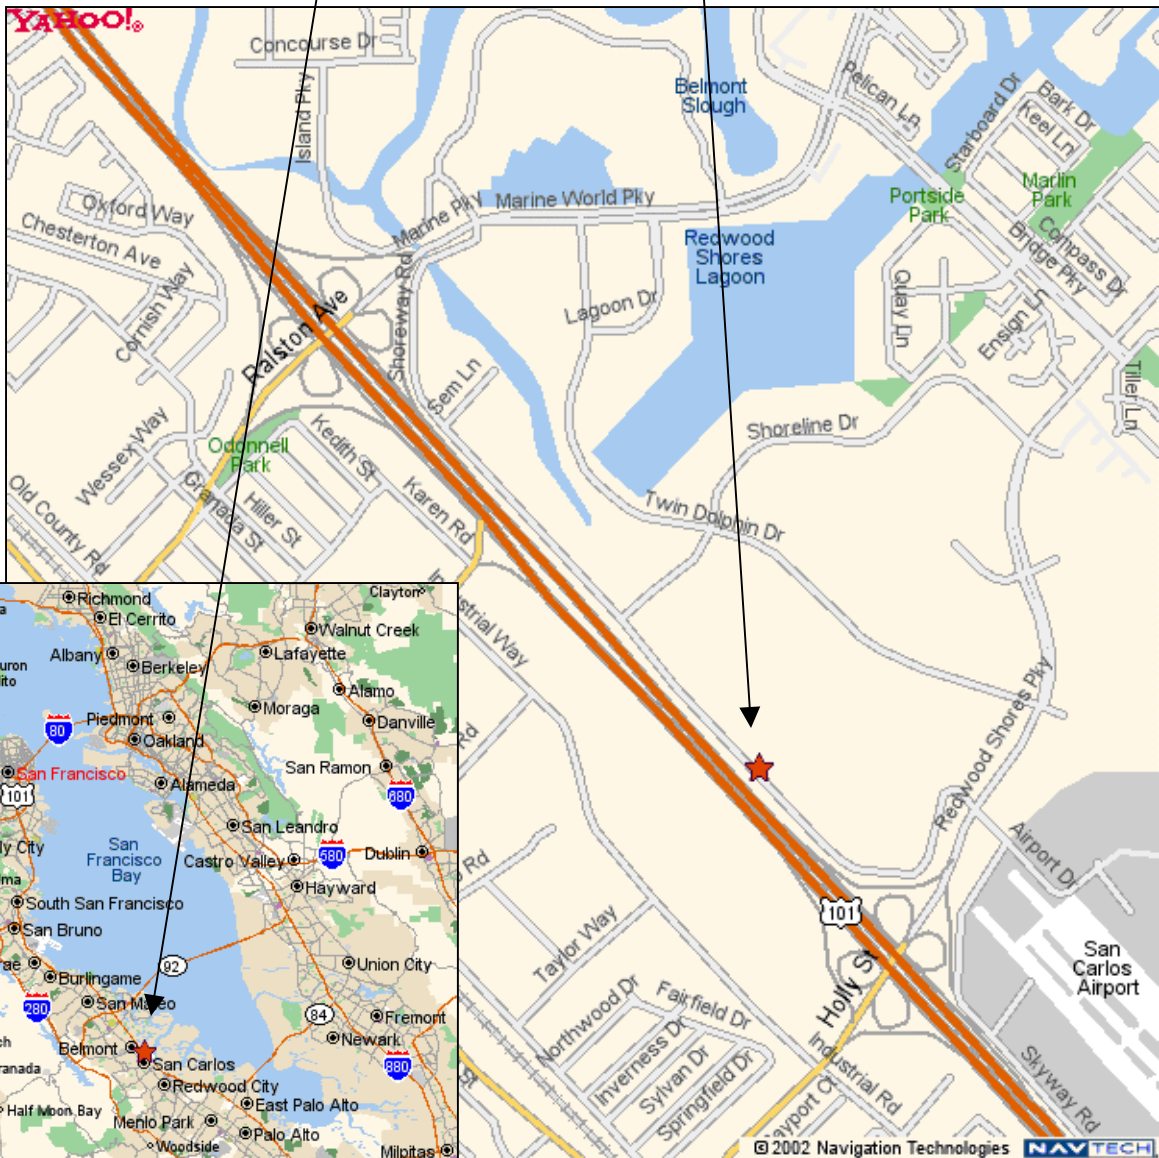

Directions to Luidia, Inc. Corporate Headquarters:

From San Francisco Airport (NORTH) – approximately 15 minutes:

1. Take **US-101 SOUTH** towards **SAN JOSE**
2. Take the **RALSTON AVE/MARINE WORLD PKY** exit towards **BELMONT**
3. Stay left and exit **R** toward **MARINE WORLD PKY**
4. Continue **EAST** crossing **US-101**
5. Turn **R** at second light on **TWIN DOLPHIN DR**
6. Turn **R** at second light on **SHORELINE DR**
7. Turn **L** on **SHOREWAY RD**
8. Arrive at **125 SHOREWAY RD, SAN CARLOS** – on your left
9. Drive around the building to the front entrance

From San Jose Airport (SOUTH) – approximately 25 minutes:

1. Take **US-101 NORTH** towards **SAN FRANCISCO**
2. Take the **HOLLY STREET** exit and continue on **REDWOOD SHORES PKY**
3. Turn **L** on **TWIN DOLPHIN DR**
4. Turn **L** on **SHORELINE DR**
5. Turn **L** on **SHOREWAY RD**
6. Arrive at **125 SHOREWAY RD, SAN CARLOS** – on your left
7. Drive around the building to the front entrance

From Oakland Airport (EAST) – approximately 40 minutes:

1. Go towards the **AIRPORT EXIT** on **AIRPORT DR**
2. Make a U-turn at **NEIL ARMSTRONG WAY** onto **AIRPORT DR**
3. Turn **R** on **98TH AVE**
4. Take **I-880 SOUTH** towards **SAN JOSE**
5. Take the **JACKSON ST/CA-92 WEST** exit towards **SAN MATEO BR**
6. Take the **US-101 SOUTH** exit towards **SAN JOSE**
7. Take the **RALSTON AVE/MARINE WORLD PKY** exit towards **BELMONT**
8. Stay left and exit **R** toward **MARINE WORLD PKY**
9. Continue **EAST** crossing **US-101**
10. Turn **R** at second light on **TWIN DOLPHIN DR**
11. Turn **R** at second light on **SHORELINE DR**
12. Turn **L** on **SHOREWAY RD**
13. Arrive at **125 SHOREWAY RD, SAN CARLOS** – on your left
14. Drive around the building to the front entrance