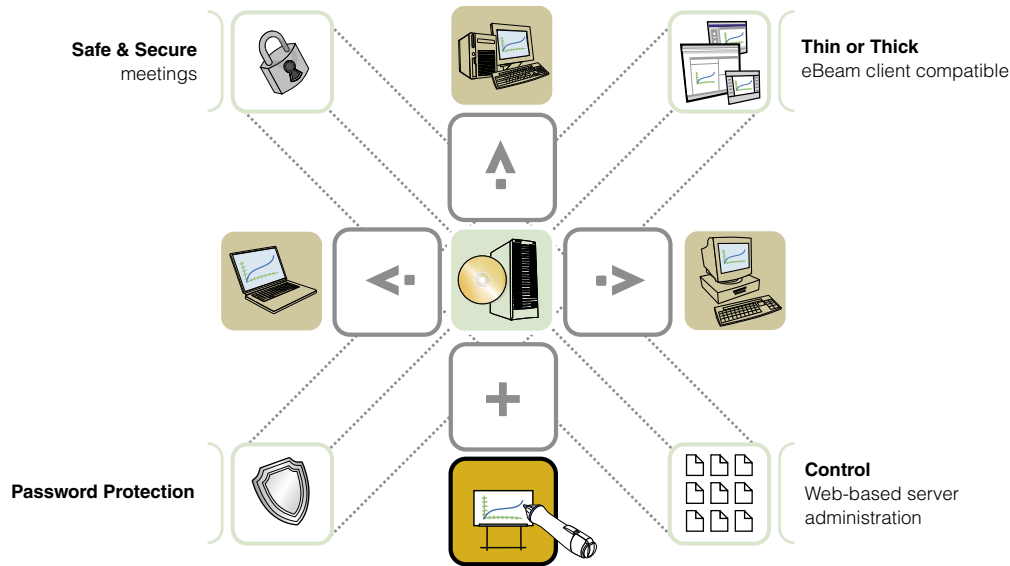

**Share and archive secure meetings with
co-workers, clients or students!**

- **Enterprise Server** - for up to 50 eBeam meetings and 500 users
- **Personal Server** - 1 eBeam meeting and 100 users
- **Complete meeting archiving and reporting controls**
- **128-bit encryption for high-end information security**
- **Highly recommended for corporate and educational institutions**

Share your notes, presentations, documents, images, and drawings with anyone, anywhere in the world!

eBeam Meeting Server

The eBeam Meeting Server Software is an optional software component for eBeam System users who need to share interactive whiteboard notes and drawings with large audiences. While each eBeam System comes with the ability of sharing notes with up to 10 users on the local network and up to 25 users on the Internet, the eBeam Meeting Server Software provides customers with an affordable large-scale and highly secure in-house web conferencing solution.

eBeam Meeting Personal Server

- One eBeam meeting
- Up to 100 total concurrent meeting participants
- Password Protection
- Thin or thick eBeam client compatible
- Secure meetings - 128 bit encryption
- Web-based server administration
- Feature-rich meeting archival system