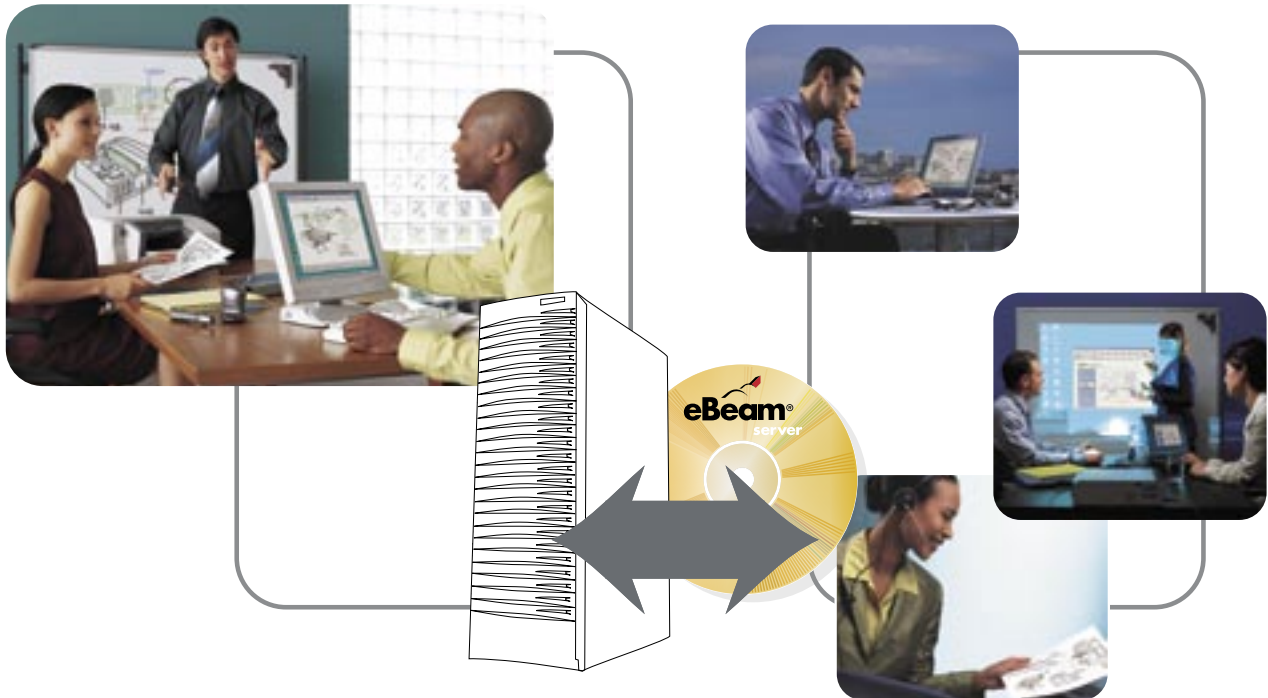

**Share and archive secure meetings with
co-workers, clients or students!**

- **Enterprise Server** - for up to 50 eBeam meetings and 500 users
- **Personal Server** - 1 eBeam meeting and 100 users
- **Complete meeting archiving and reporting controls**
- **128-bit encryption for high-end information security**
- **Highly recommended for corporate and educational institutions**

Share your notes, presentations, documents, images, and drawings with anyone, anywhere in the world!

eBeam Meeting Server

The eBeam Meeting Server Software is an optional software component for eBeam System users who need to share interactive whiteboard notes and drawings with large audiences. While each eBeam System comes with the ability of sharing notes with up to 10 users on the local network and up to 25 users on the Internet, the eBeam Meeting Server Software provides customers with an affordable large-scale and highly secure in-house web conferencing solution.

Technical Support

Six month technical support (email) included.

Warranty

Two year limited warranty on software.

eBeam Meeting Enterprise Server

- Up to 50 concurrent eBeam meetings
- Up to 500 total concurrent meeting participants
- Password Protection
- Thin or thick eBeam client compatible
- Secure meetings - 128 bit encryption
- Web-based server administration
- Feature-rich meeting archival system

eBeam Meeting Personal Server

- One eBeam meeting
- Up to 100 total concurrent meeting participants
- Password Protection
- Thin or thick eBeam client compatible
- Secure meetings - 128 bit encryption
- Web-based server administration
- Feature-rich meeting archival system